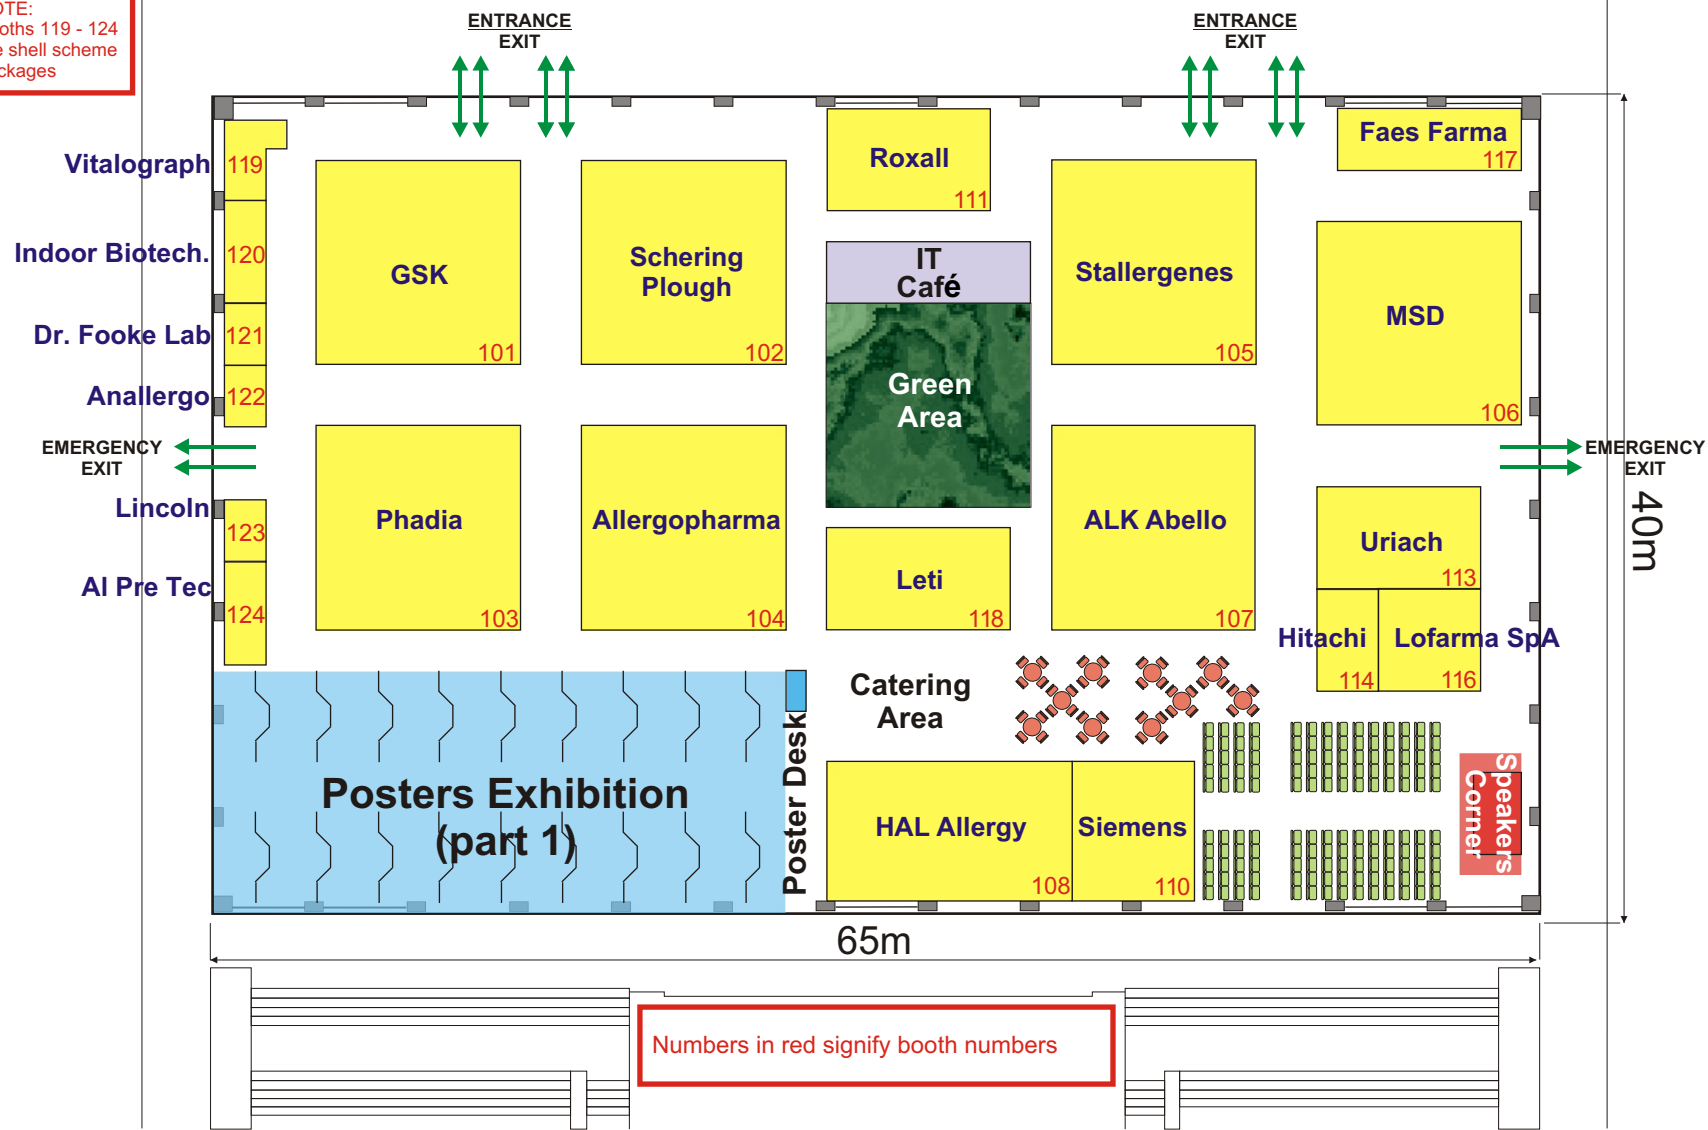

PKiN Main Entrance

NOTE:
Booths 119 - 124
are shell scheme
packages

Numbers in red signify booth numbers